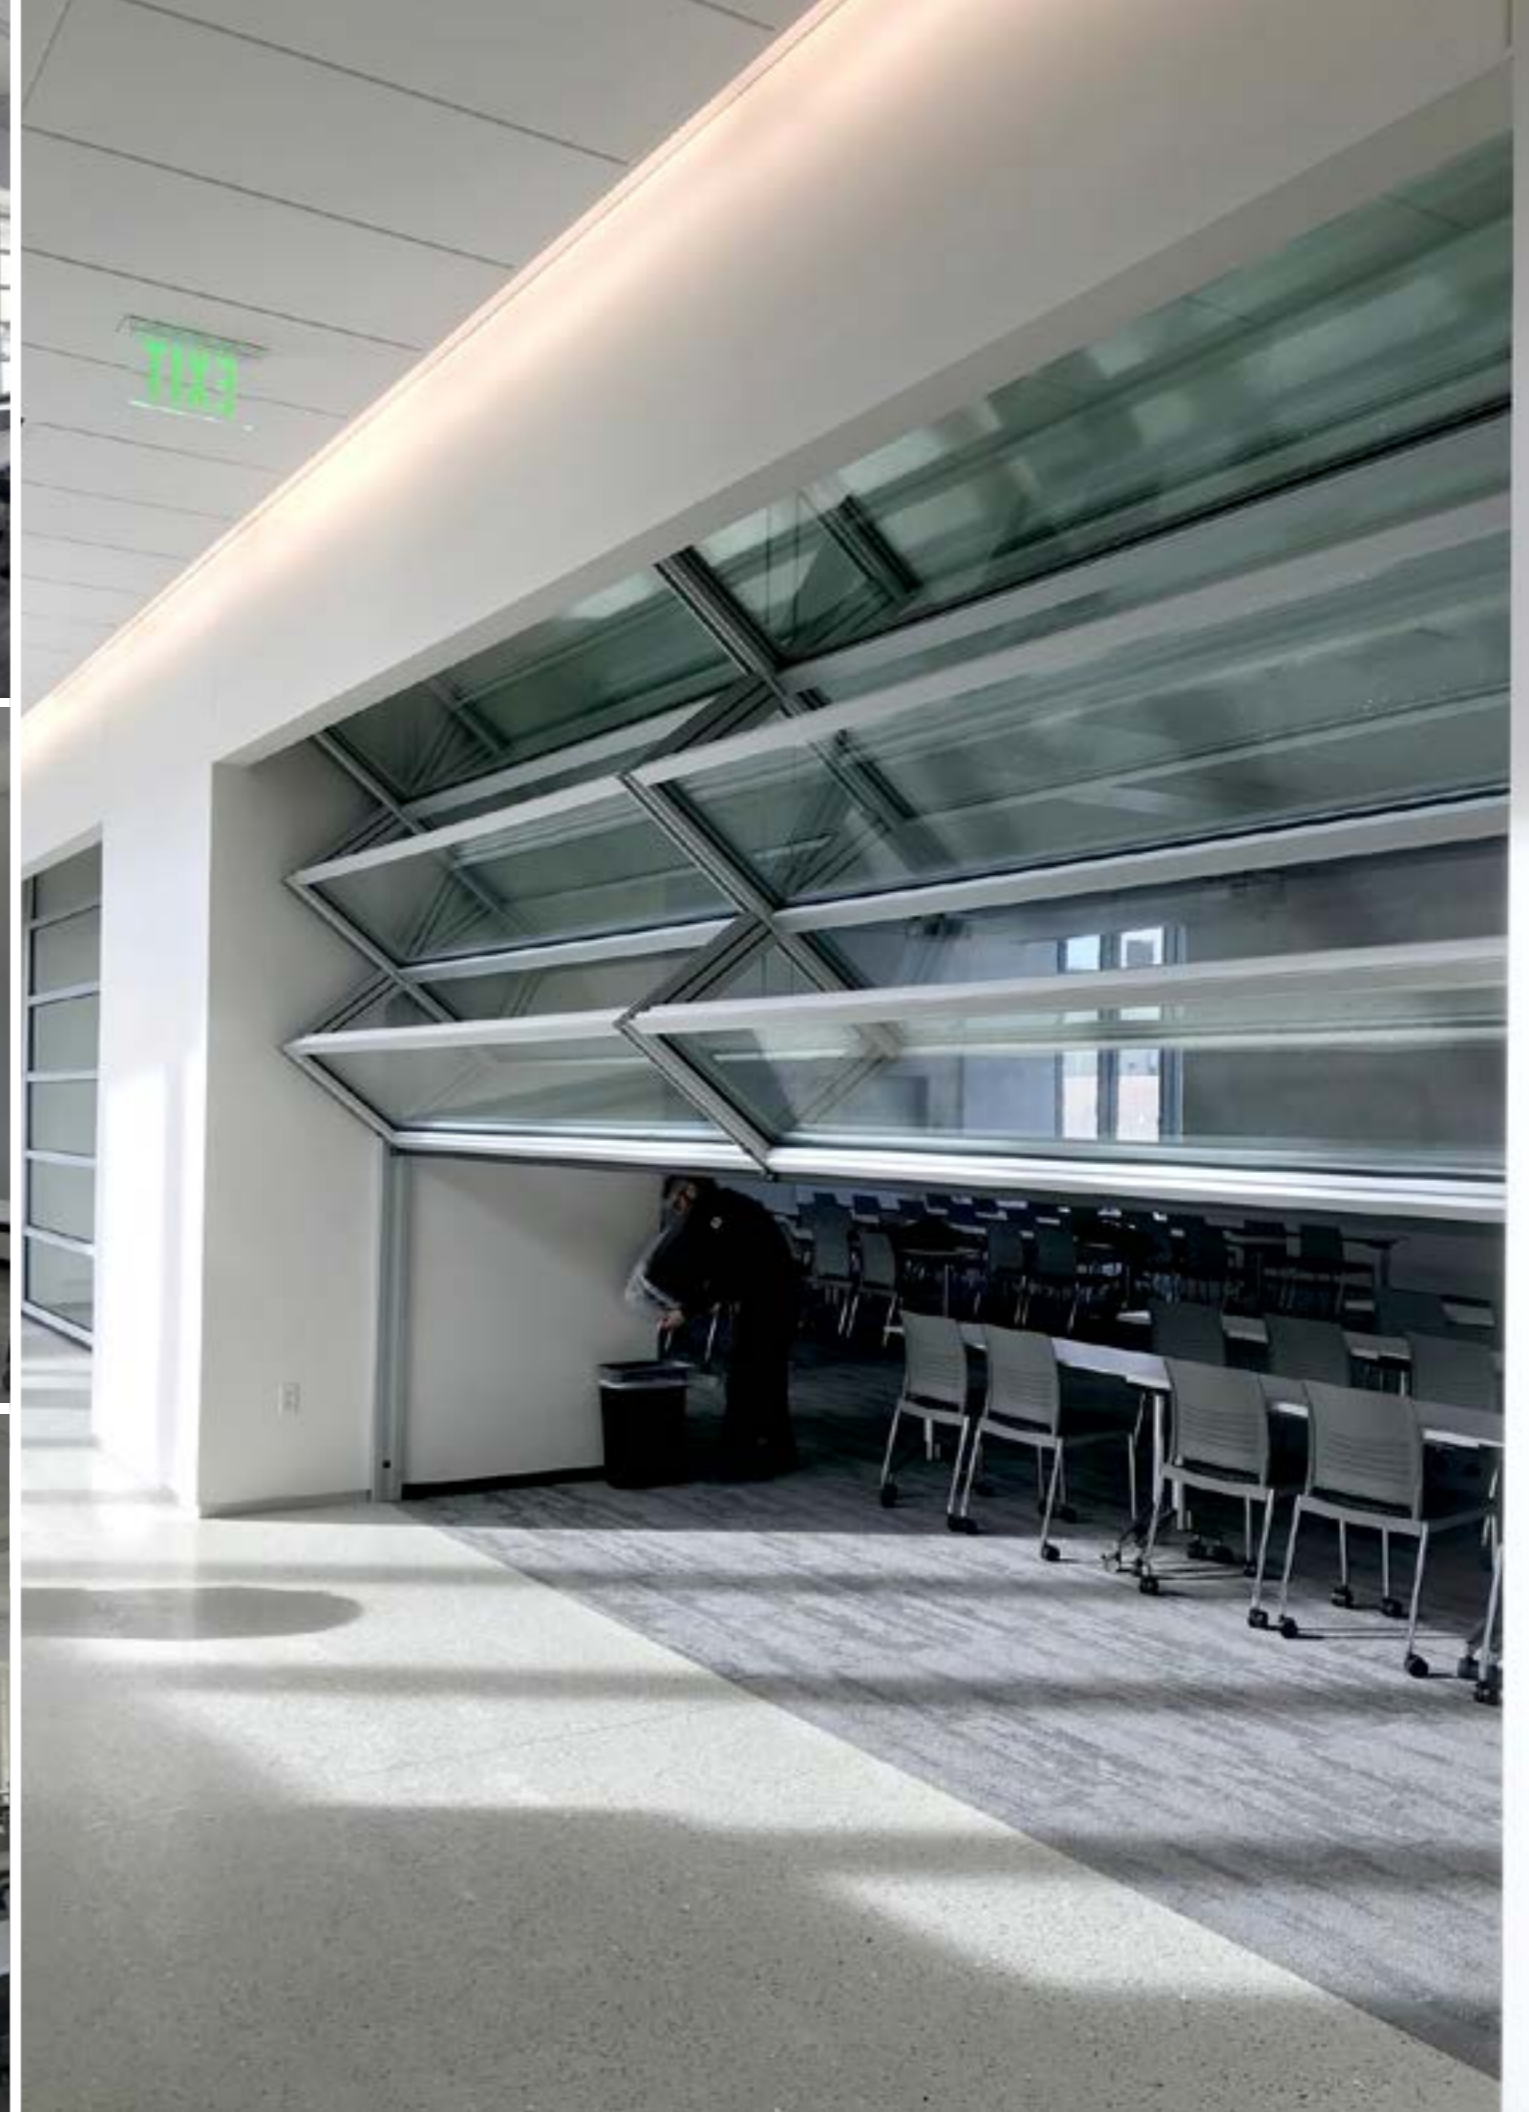

WAYNE STATE UNIVERSITY

Skyfold Mirage glass vertical folding walls are the third in the line of Skyfold products. As with the Skyfold Classic and Zenith walls, Mirage is a turnkey operation making it easy to change a room's configuration effortlessly. A glass wall allows for natural lighting to filter into the space and can still maintain privacy when needed.

PRODUCT USED

Skyfold

LOCATION

Detroit, Michigan

ONTARIO
10 Carlow Crt Unit 8
Whitby, Ontario L1N 9T7
Tel: +1 800-803-1235

QUEBEC
1111 Dr. Frederik-Philips Boul, 6th Floor,
Saint-Laurent, Quebec, H4M 2X6
Tel: +1 (514) 600-5995