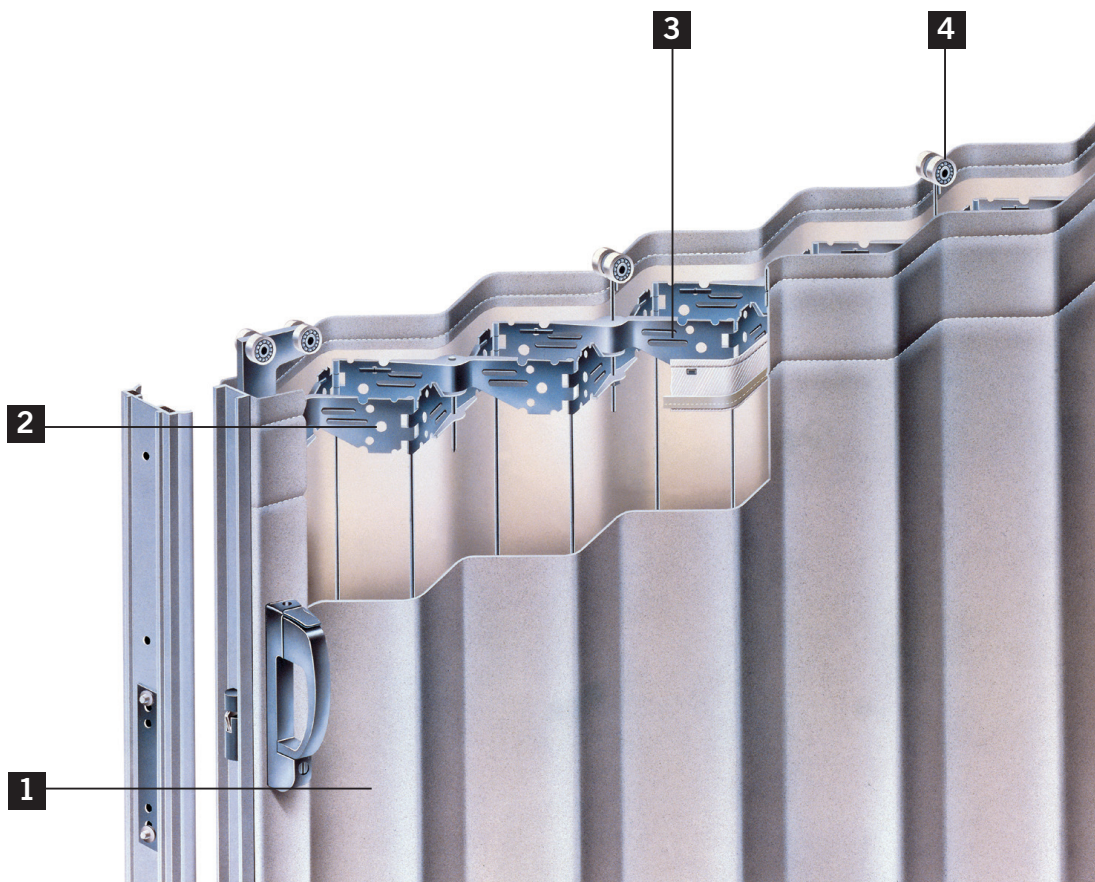

1 Easily replaceable Class A rated coverings

2 Continuous horizontal pantograph hinges

3 Three-dimensional welded steel frame

4 Ball-bearing trolleys with high tensile yokes