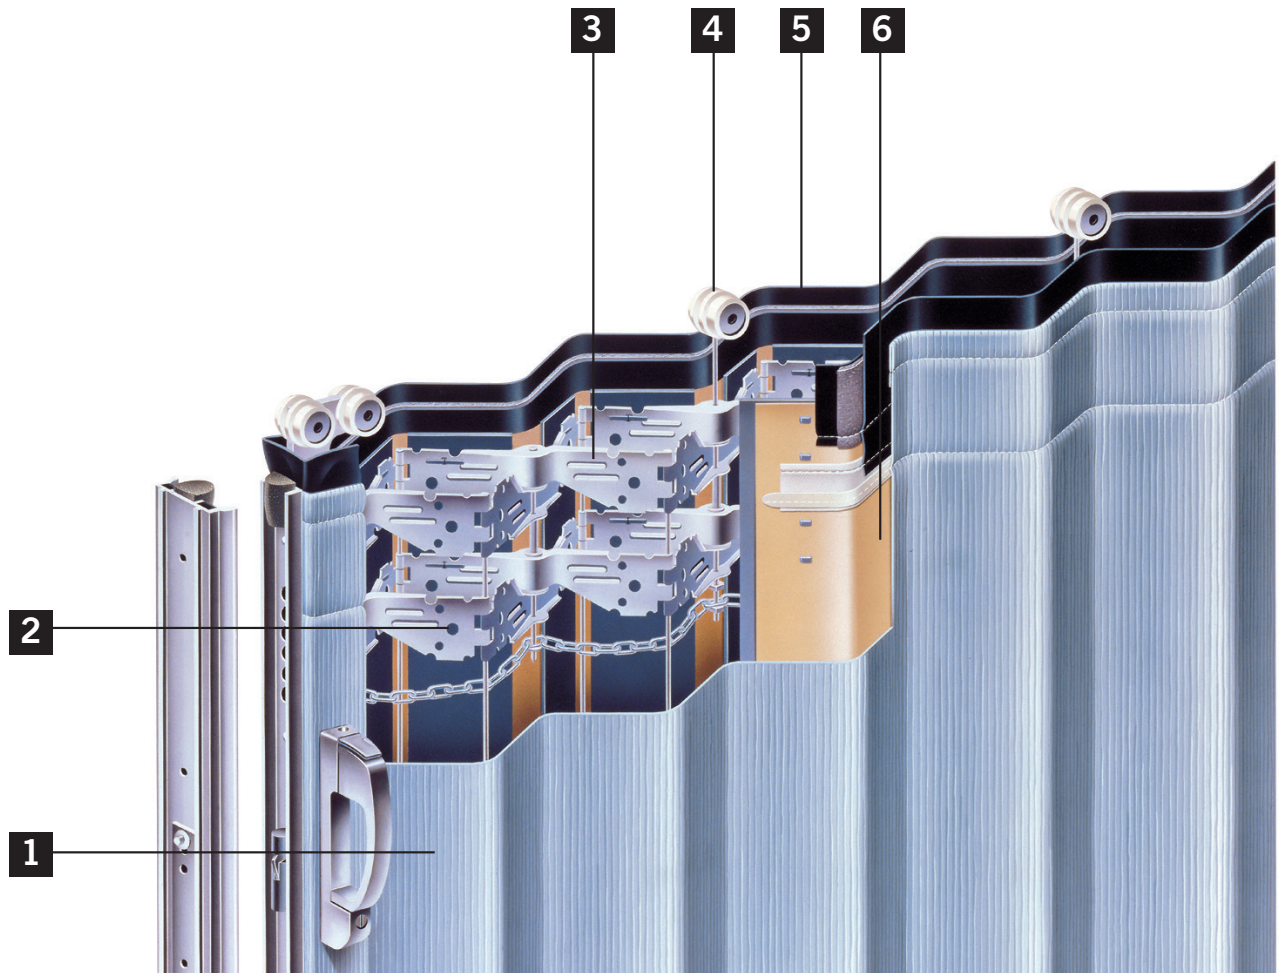

# ACCORDION DOORS AND PARTITIONS FROM MODERNFOLD.

When you need to get the most from your space.

Accordion doors and partitions from Modernfold are designed to provide quick and easy space division with moderate sound attenuation and a pleasing visual appearance. All Modernfold accordion doors and partitions provide quick sight and sound division with a simple pull-and-latch operation. Electric operation is also available. Accordion doors and partitions are available as single and paired openings. For optimal design flexibility, curved track allows the partition to move around corners. Modernfold offers a large selection of standard finishes. Since Modernfold's inception, building owners, facility managers, architects, interior designers, and contractors have come to recognize the Modernfold name—a name synonymous with flexible space design, quality products, professional installation, and ongoing product support.

Soundmaster accordion partitions are ideal for dividing space economically when moderate sound attenuation is desired.

Soundmaster accordion partitions are ideal for applications in church classrooms, fellowship halls, clinics, restaurants, and many other applications. Behind its fabric outer covering, Soundmaster has steel paneled sound liners to provide moderate sound attenuation and increased durability. Optional electric operation makes large, even curved openings as easy as turning a key. When both durability and moderate noise reduction are important, Soundmaster partitions are the answer.

Acoustical Performance—up to 40 STC is provided with Soundmaster's steel panel and membrane liners. Three-ply top and bottom sweeps assure a positive seal. Long term strength and durability is made possible by Soundmaster's patented, three dimensional welded steel frame and heavy duty construction.